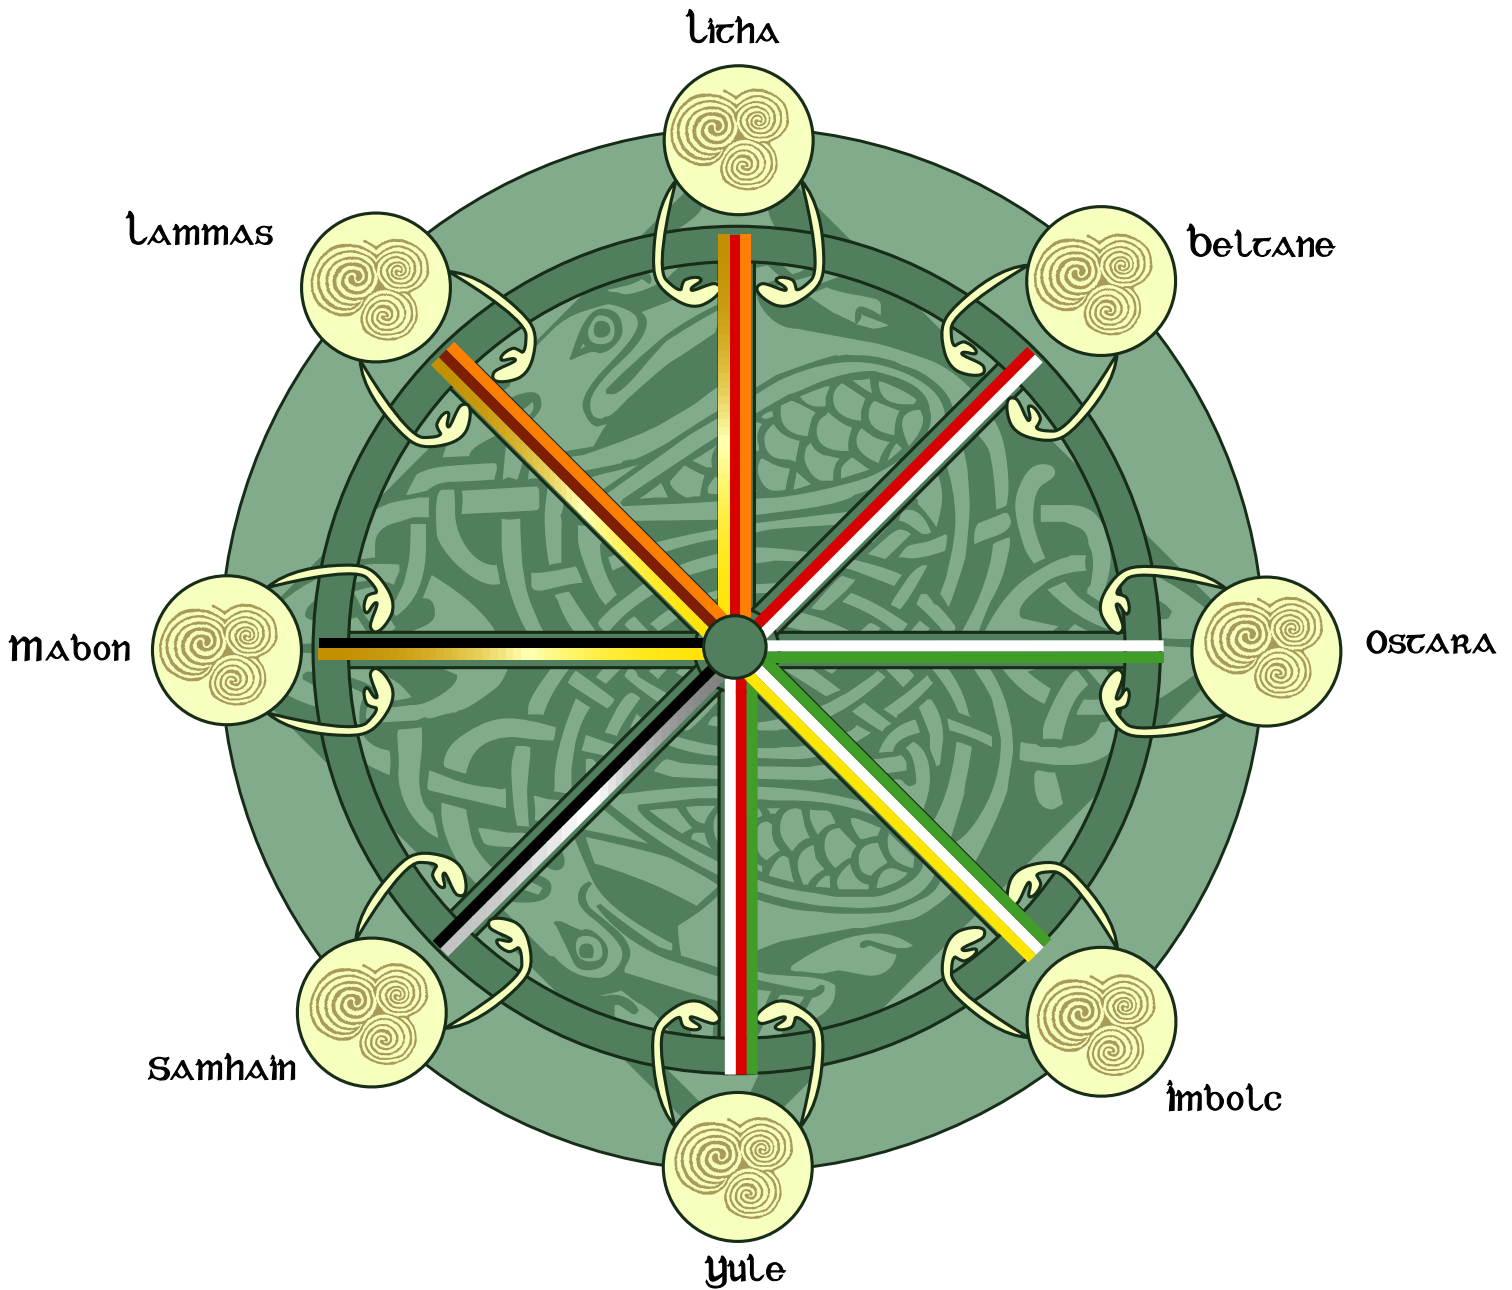

Sabbat Cords

Colours and Placements